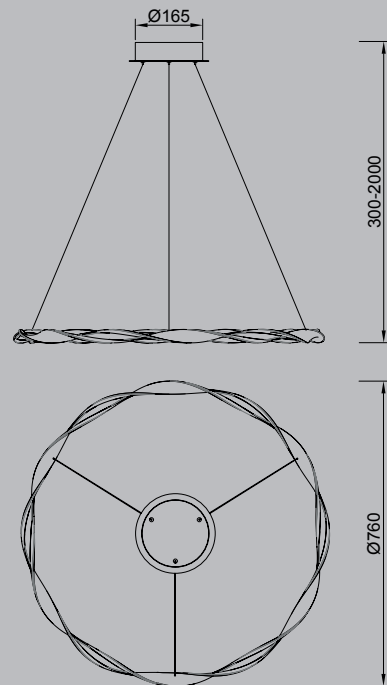

MADAGASCAR

6573 Blanco arena-Sand white
LED 24W 3000K 1680lm

6571 Blanco arena-Sand white
LED 36W 3000K 2520lm

Aluminio/Silicona-Aluminium/Silicone 220-240V~50/60Hz CRI >80