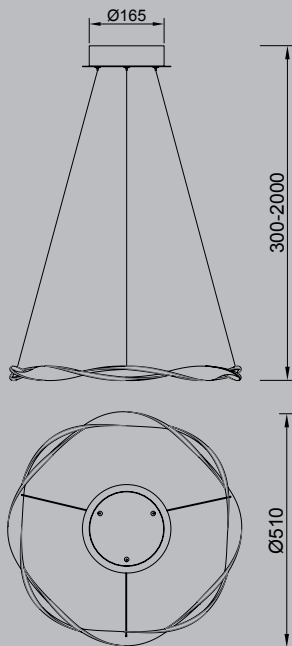

MADAGASCAR

6573 Blanco arena-Sand white
LED 24W 3000K 1680lm

6571 Blanco arena-Sand white
LED 36W 3000K 2520lm

Aluminio/Silicona-Aluminium/Silicone 220-240V~50/60Hz CRI >80