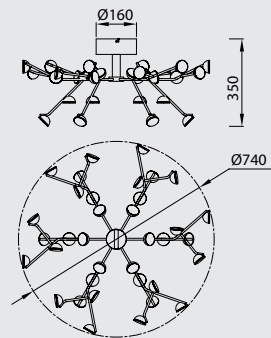

ADN

6415 Blanco mate-Matte white
LED 100W 3000K 7250lm

6422 Negro-Black
LED 100W 3000K 7250lm

Aluminio-Aluminium 220-240V~ 50/60Hz CRI >80