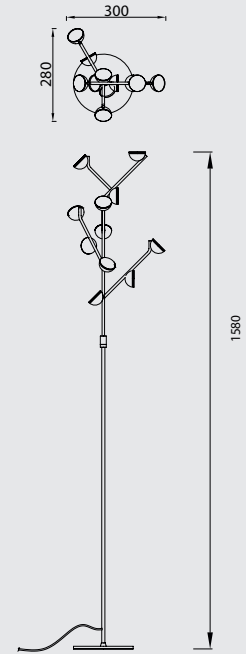

**6268** Blanco mate-Matte white  
LED 30W **3000K** 2050lm

**6421** Negro-Black  
LED 30W **3000K** 2050lm

**6267** Blanco mate-Matte white  
LED 9W **3000K** 650lm