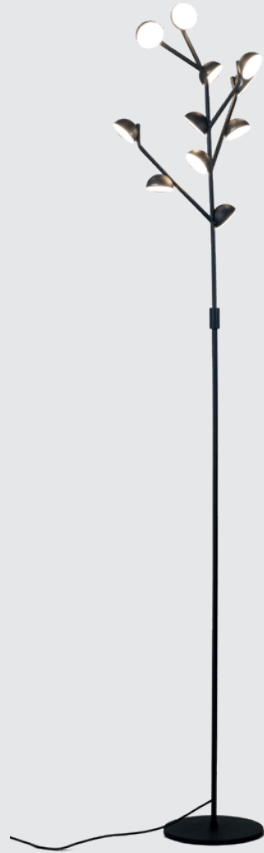

**6268** Blanco mate-Matte white  
LED 30W **3000K** 2050lm

**6421** Negro-Black  
LED 30W **3000K** 2050lm

**6267** Blanco mate-Matte white  
LED 9W **3000K** 650lm