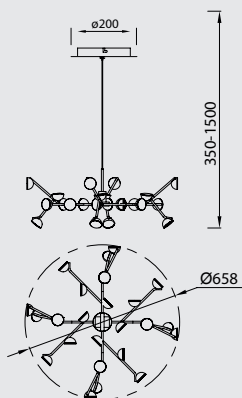

ADN

6262 Blanco mate-Matte white
LED 36W 3000K 2150lm

6260 Blanco mate-Matte white
LED 100W 3000K 7250lm

6261 Blanco mate-Matte white
LED 72W 3000K 4450lm

Aluminio-Aluminium 220-240V~ 50/60Hz CRI >80