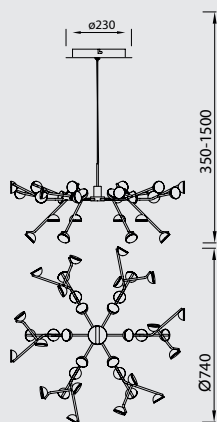

ADN

6262 Blanco mate-Matte white
LED 36W 3000K 2150lm

6260 Blanco mate-Matte white
LED 100W 3000K 7250lm

6261 Blanco mate-Matte white
LED 72W 3000K 4450lm

Aluminio-Aluminium 220-240V~ 50/60Hz CRI >80