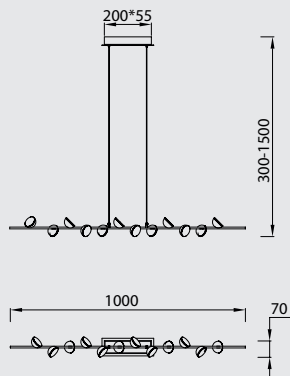

ADN

6262 Blanco mate-Matte white
LED 36W 3000K 2150lm

6260 Blanco mate-Matte white
LED 100W 3000K 7250lm

6261 Blanco mate-Matte white
LED 72W 3000K 4450lm

Aluminio-Aluminium 220-240V~ 50/60Hz CRI >80