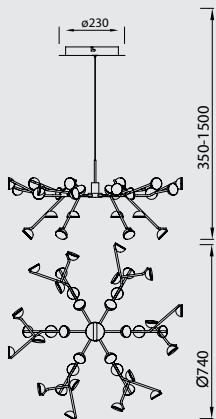

ADN

6418 Negro-Black
LED 36W 3000K 2150lm

6417 Negro-Black
LED 100W 3000K 7250lm

Aluminio-Aluminium 220-240V~ 50/60Hz CRI >80