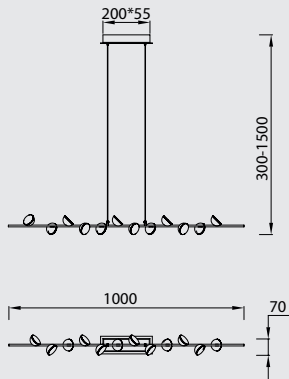

ADN

6418 Negro-Black
LED 36W 3000K 2150lm

6417 Negro-Black
LED 100W 3000K 7250lm

Aluminio-Aluminium 220-240V~ 50/60Hz CRI >80