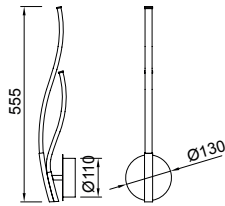

CORINTO

6107 Plata Cromo-Silver Chrome
LED 12W 3000K 960lm

6108 Plata Cromo-Silver Chrome
LED 30W 3000K 2400lm