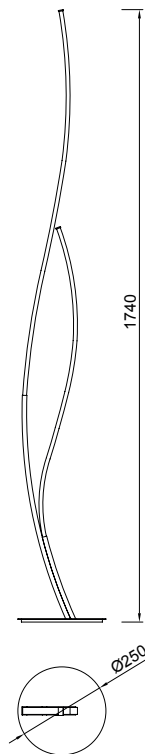

CORINTO

6107 Plata Cromo-Silver Chrome
LED 12W 3000K 960lm

6108 Plata Cromo-Silver Chrome
LED 30W 3000K 2400lm