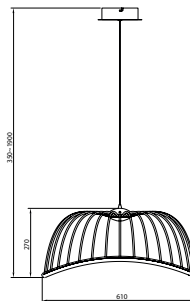

6680 Blanco-White
LED 40W 3000K 2800lm

6681 Blanco-White
LED 30W 3000K 2100lm

6682 Blanco-White
LED 20W 3000K 1400lm

Aluminio/Metal-Aluminium/Metal 220-240V~ 50/60Hz CRI >80