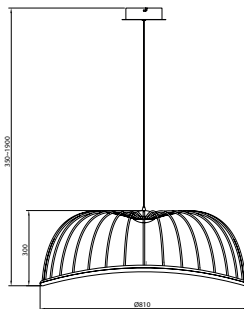

6680 Blanco-White
LED 40W 3000K 2800lm

6681 Blanco-White
LED 30W 3000K 2100lm

6682 Blanco-White
LED 20W 3000K 1400lm

Aluminio/Metal-Aluminium/Metal 220-240V~ 50/60Hz CRI >80