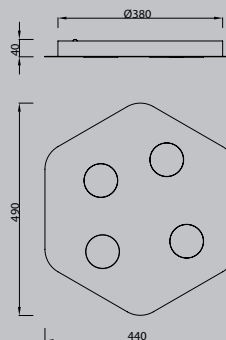

# ÁREA

**6642** Blanco arena-Sand white  
4L x Gx53 máx.12W Led (no incl)

Bombillas Recomendadas  
Suggested Bulbs

**R09224**  
LED GX53 9W 3000K 730lm

**R09225**  
LED GX53 9W 4000K 740lm

**R09248**  
LED GX53 12W 3000K 960lm