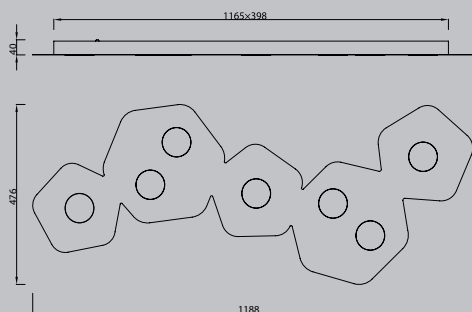

# ÁREA

**6640** Blanco arena-Sand white  
7L x Gx53 máx.12W Led (no incl)

Bombillas Recomendadas  
Suggested Bulbs

**R09224**  
LED GX53 9W 3000K 730lm

**R09225**  
LED GX53 9W 4000K 740lm

**R09248**  
LED GX53 12W 3000K 960lm