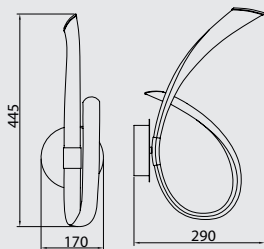

6726 Blanco/Cromo-White/Chrome
LED 18W 3000K 1350lm

6796 Blanco/Titanio-White/Titanium
LED 18W 3000K 1350lm
Dimmable

6727 Blanco/Cromo-White/Chrome
LED 12W 3000K 900lm

6797 Blanco/Titanio-White/Titanium
LED 12W 3000K 900lm
Dimmable