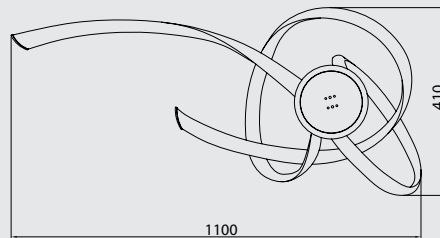

6790 Blanco/Titanio-White/Titanium
LED 60W 3000K 4500lm
Dimmable