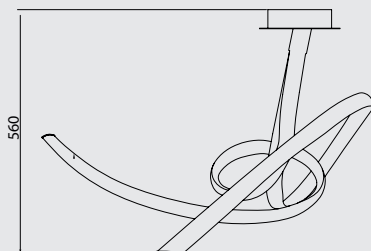

6721 Blanco/Cromo-White/Chrome
LED 60W 3000K 4500lm