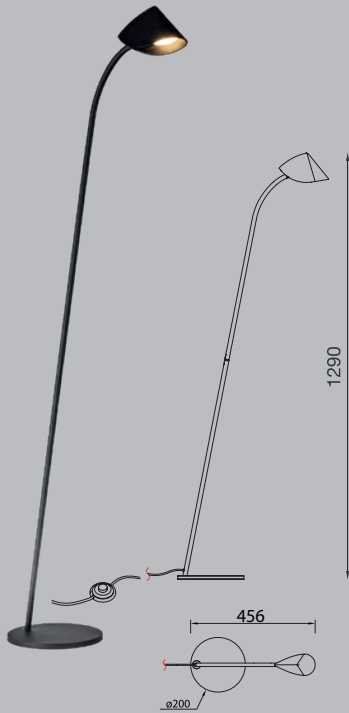

# CAPUCCINA

7585 Negro-Black  
LED 8,5W 3000K 600lm

7577 Blanco-White  
LED 8,5W 3000K 600lm

7584 Negro-Black  
LED 8,5W 3000K 610lm

7576 Blanco-White  
LED 8,5W 3000K 610lm

7587 Negro-Black  
LED 8,5W 3000K 610lm

7586 Blanco-White  
LED 8,5W 3000K 610lm