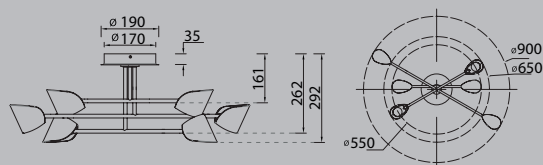

CAPUCCINA

7581 Negro-Black
LED 45W 3000K 3200lm

7573 Blanco-White
LED 45W 3000K 3200lm

7582 Negro-Black
LED 30W 3000K 2100lm

7574 Blanco-White
LED 30W 3000K 2100lm