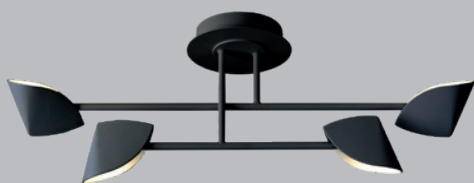

CAPUCCINA

7581 Negro-Black
LED 45W 3000K 3200lm

7573 Blanco-White
LED 45W 3000K 3200lm

7582 Negro-Black
LED 30W 3000K 2100lm

7574 Blanco-White
LED 30W 3000K 2100lm