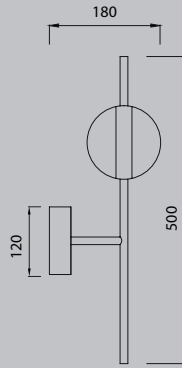

# CUBA

**7163** Oro/Negro-Gold/Black  
LED 8W 3000K 600lm

**7164** Oro/Negro-Gold/Black  
LED 8W 3000K 600lm

Metal/Acrílico-Metal/Acrylic 220-240V~ 50/60Hz CRI >80