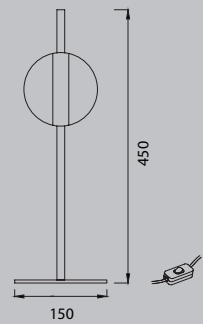

# CUBA

**7163** Oro/Negro-Gold/Black  
LED 8W 3000K 600lm

**7164** Oro/Negro-Gold/Black  
LED 8W 3000K 600lm

Metal/Acrílico-Metal/Acrylic 220-240V~ 50/60Hz CRI >80