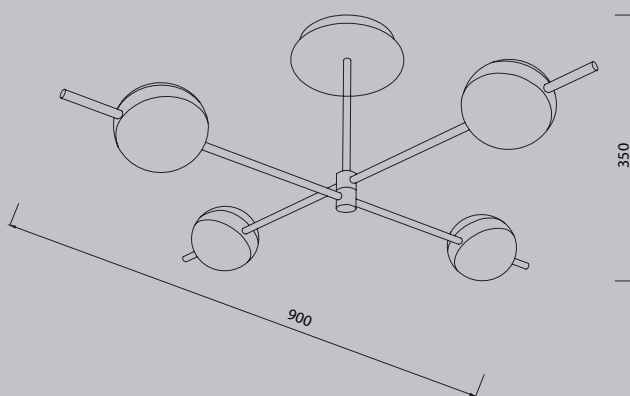

# CUBA

7162 Oro/Negro-Gold/Black

LED 32W 3000K 2400lm

Metal/Acrílico-Metal/Acrylic 220-240V~ 50/60Hz CRI >80