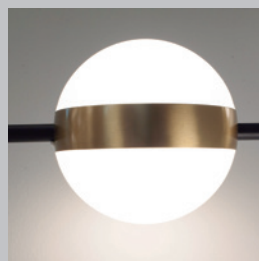

# CUBA

7162 Oro/Negro-Gold/Black

LED 32W 3000K 2400lm

Metal/Acrílico-Metal/Acrylic 220-240V~ 50/60Hz CRI >80