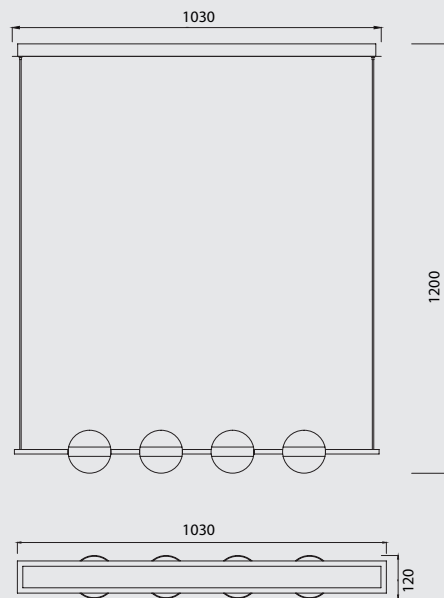

CUBA

7160 Oro/Negro-Gold/Black
LED 32W 3000K 2400lm

7161 Oro/Negro-Gold/Black
LED 32W 3000K 2400lm

Metal/Acrílico-Metal/Acrylic 220-240V~ 50/60Hz CRI >80