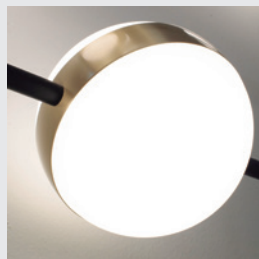

CUBA

7160 Oro/Negro-Gold/Black
LED 32W 3000K 2400lm

7161 Oro/Negro-Gold/Black
LED 32W 3000K 2400lm

Metal/Acrílico-Metal/Acrylic 220-240V~ 50/60Hz CRI >80