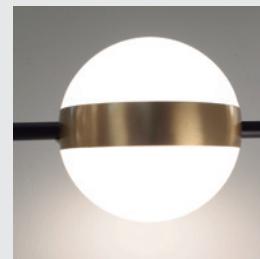

CUBA

7160 Oro/Negro-Gold/Black
LED 32W 3000K 2400lm

7161 Oro/Negro-Gold/Black
LED 32W 3000K 2400lm

Metal/Acrílico-Metal/Acrylic 220-240V~ 50/60Hz CRI >80