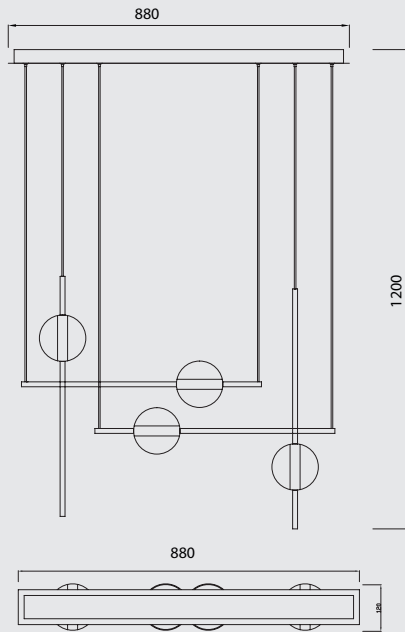

CUBA

7160 Oro/Negro-Gold/Black
LED 32W 3000K 2400lm

7161 Oro/Negro-Gold/Black
LED 32W 3000K 2400lm

Metal/Acrílico-Metal/Acrylic 220-240V~ 50/60Hz CRI >80