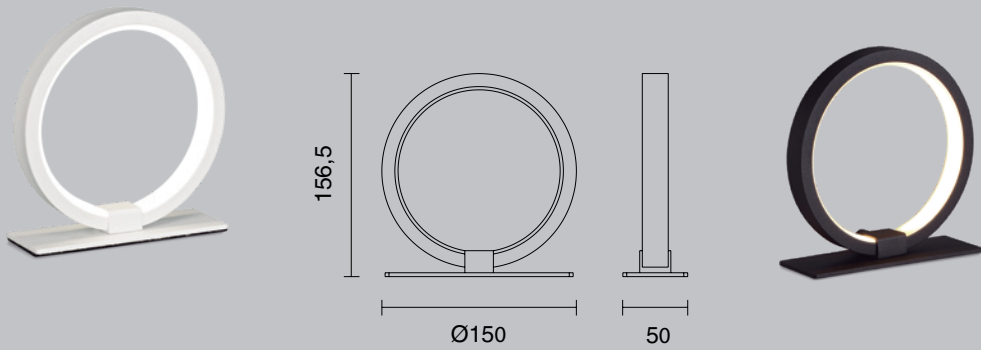

7195 Blanco-White
LED 8W 3000K 380lm

7145 Negro-Black
LED 8W 3000K 380lm

Aluminio/Silicona/Metal-Aluminium/Silicone/Metal 220-240V~ 50/60Hz CRI ≥80