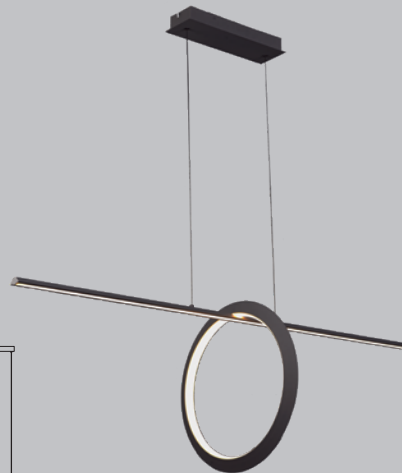

KITESURF

7193 Blanco-White
LED 30W 3000K 2400lm

7143 Negro-Black
LED 30W 3000K 2400lm

7191 Blanco-White
LED 48W 3000K 3840lm

7141 Negro-Black
LED 48W 3000K 3840lm

Aluminio/Silicona/Metal-Aluminium/Silicone/Metal 220-240V~50/60Hz CRI >80