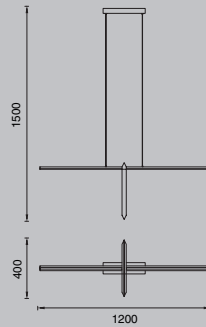

KITESURF

7193 Blanco-White
LED 30W 3000K 2400lm

7143 Negro-Black
LED 30W 3000K 2400lm

7191 Blanco-White
LED 48W 3000K 3840lm

7141 Negro-Black
LED 48W 3000K 3840lm

Aluminio/Silicona/Metal-Aluminium/Silicone/Metal 220-240V~50/60Hz CRI >80