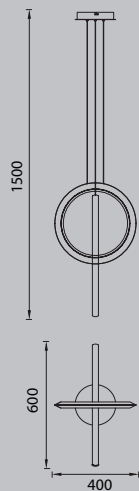

KITESURF

7193 Blanco-White
LED 30W 3000K 2400lm

7143 Negro-Black
LED 30W 3000K 2400lm

7191 Blanco-White
LED 48W 3000K 3840lm

7141 Negro-Black
LED 48W 3000K 3840lm

Aluminio/Silicona/Metal-Aluminium/Silicone/Metal 220-240V~50/60Hz CRI >80