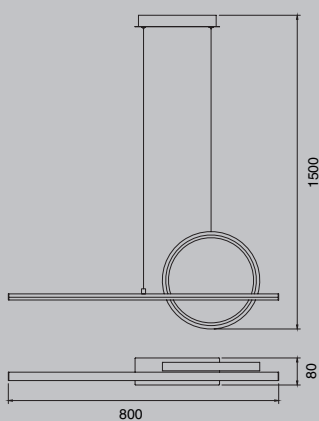

7142 Negro-Black  
LED 30W 3000K 2400lm

7192 Blanco-White  
LED 30W 3000K 2400lm

Aluminio/Silicona/Metal-Aluminium/Silicone/Metal 220-240V~ 50/60Hz CRI >80