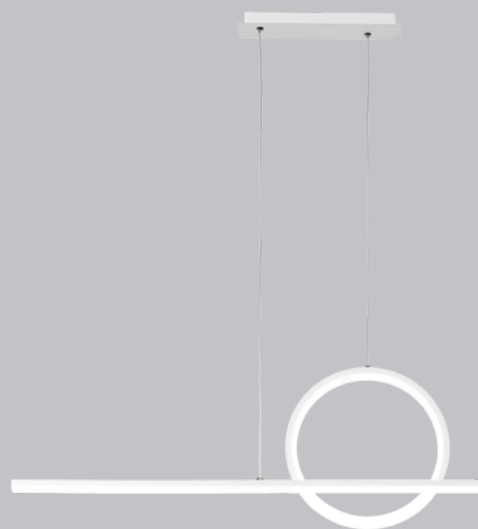

7142 Negro-Black  
LED 30W 3000K 2400lm

7192 Blanco-White  
LED 30W 3000K 2400lm

Aluminio/Silicona/Metal-Aluminium/Silicone/Metal 220-240V~ 50/60Hz CRI >80