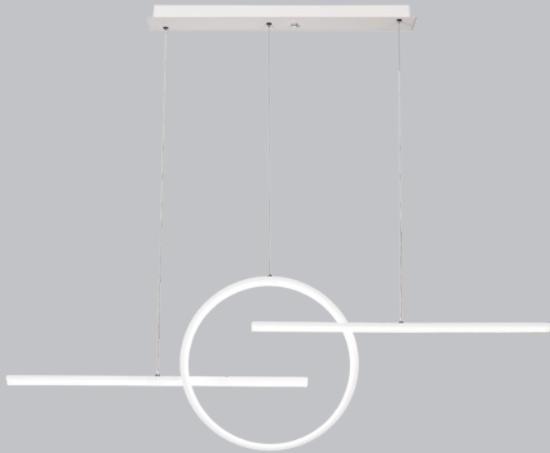

KITESURF

7190 Blanco-White
LED 50W 3000K 4000lm

7140 Negro-Black
LED 50W 3000K 4000lm

Aluminio/Silicona/Metal-Aluminium/Silicone/Metal 220-240V~ 50/60Hz CRI ≥80