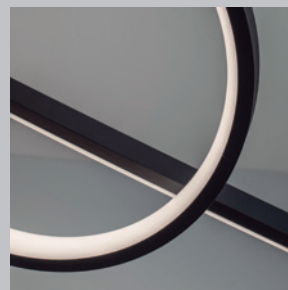

KITESURF

7190 Blanco-White
LED 50W 3000K 4000lm

7140 Negro-Black
LED 50W 3000K 4000lm

Aluminio/Silicona/Metal-Aluminium/Silicone/Metal 220-240V~ 50/60Hz CRI ≥80