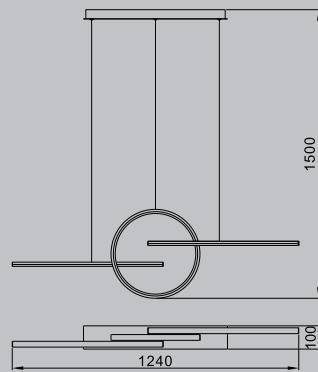

KITESURF

7190 Blanco-White
LED 50W 3000K 4000lm

7140 Negro-Black
LED 50W 3000K 4000lm

Aluminio/Silicona/Metal-Aluminium/Silicone/Metal 220-240V~ 50/60Hz CRI ≥80