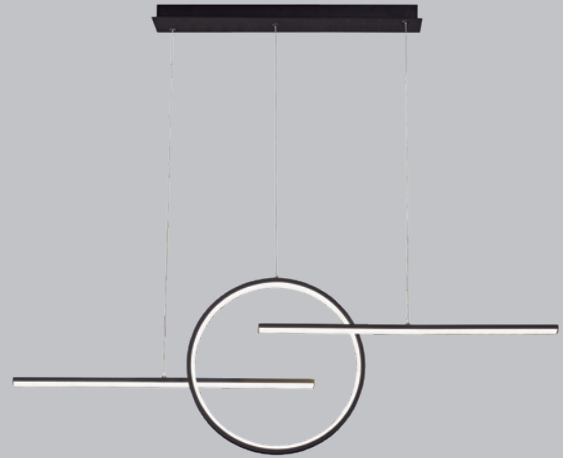

KITESURF

7190 Blanco-White
LED 50W 3000K 4000lm

7140 Negro-Black
LED 50W 3000K 4000lm

Aluminio/Silicona/Metal-Aluminium/Silicone/Metal 220-240V~ 50/60Hz CRI ≥80