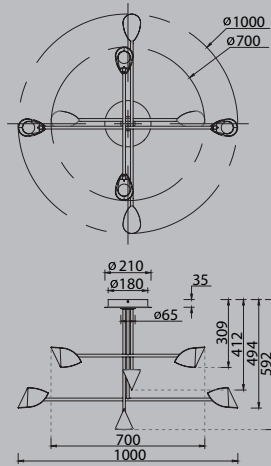

# CAPUCCINA

7578 Negro-Black  
LED 61,5W 3000K 4000lm

7570 Blanco-White  
LED 61,5W 3000K 4000lm

7579 Negro-Black  
LED 45W 3000K 3100lm

7571 Blanco-White  
LED 45W 3000K 3100lm