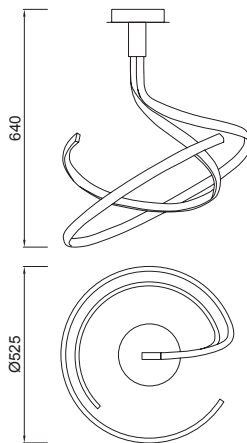

5361 Forja-Brown oxide
LED 50W 2800K 4000 lm
100/240V

5827 Forja-Brown oxide
LED 50W 2800K 4000 lm
220/240V
Dimmable