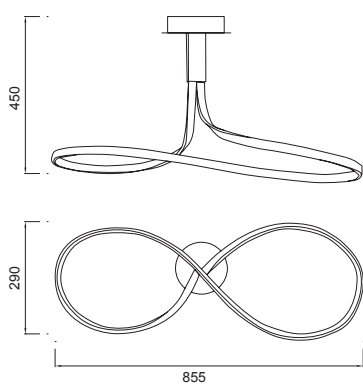

NUR

4980 Plata cromo-Silver chrome
LED 40W 3000K 3200 lm
100/240V

4995 Plata cromo-Silver chrome
LED 40W 3000K 3200 lm
Dimmable
220/240V

4987 Plata cromo-Silver chrome
LED 40W 3000K 3200 lm
100/240V

4997 Plata cromo-Silver chrome
LED 40W 3000K 3200 lm
Dimmable
220/240V

5002 Plata cromo-Silver chrome
LED 50W 3000K 3900lm
100/240V

5820 Plata cromo-Silver chrome
LED 50W 3000K 3900lm
Dimmable
220/240V

CRI >80 Aluminio/Acrílico/Acero-Aluminium/Acrylic/Steel