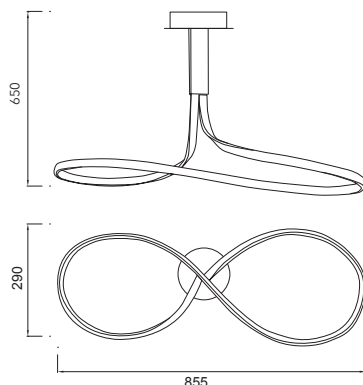

NUR

4980 Plata cromo-Silver chrome
LED 40W 3000K 3200 lm
 100/240V

4995 Plata cromo-Silver chrome
LED 40W 3000K 3200 lm
 Dimmable
 220/240V

4987 Plata cromo-Silver chrome
LED 40W 3000K 3200 lm
 100/240V

4997 Plata cromo-Silver chrome
LED 40W 3000K 3200 lm
 Dimmable
 220/240V

5002 Plata cromo-Silver chrome
LED 50W 3000K 3900lm
 100/240V

5820 Plata cromo-Silver chrome
LED 50W 3000K 3900lm
 Dimmable
 220/240V

CRI >80 Aluminio/Acrílico/Acero-Aluminium/Acrylic/Steel