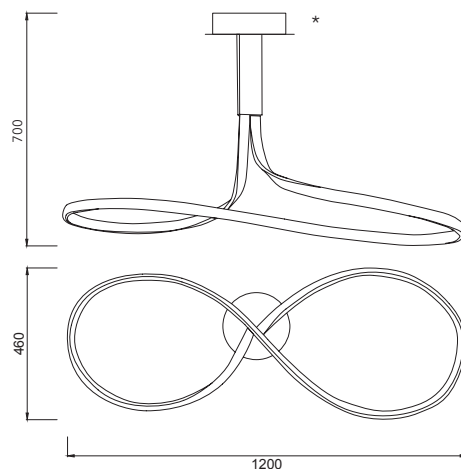

NUR

4980 Plata cromo-Silver chrome
LED 40W 3000K 3200 lm
 100/240V

4995 Plata cromo-Silver chrome
LED 40W 3000K 3200 lm
 Dimmable
 220/240V

4987 Plata cromo-Silver chrome
LED 40W 3000K 3200 lm
 100/240V

4997 Plata cromo-Silver chrome
LED 40W 3000K 3200 lm
 Dimmable
 220/240V

5002 Plata cromo-Silver chrome
LED 50W 3000K 3900lm
 100/240V

5820 Plata cromo-Silver chrome
LED 50W 3000K 3900lm
 Dimmable
 220/240V

CRI >80 Aluminio/Acrílico/Acero-Aluminium/Acrylic/Steel