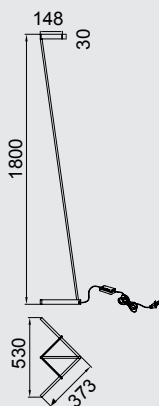

VECTOR

20W

7332 Blanco-White
LED 20W 3000K 1500lm

7333 Negro-Black
LED 20W 3000K 1500lm

7335 Oro-Gold
LED 20W 3000K 1500lm

7337 Arena-SabbiaW
LED 20W 3000K 1500lm

Metal-Metal 220-240V~ 50/60Hz CRI > 80 Registered N° 007663331-0025