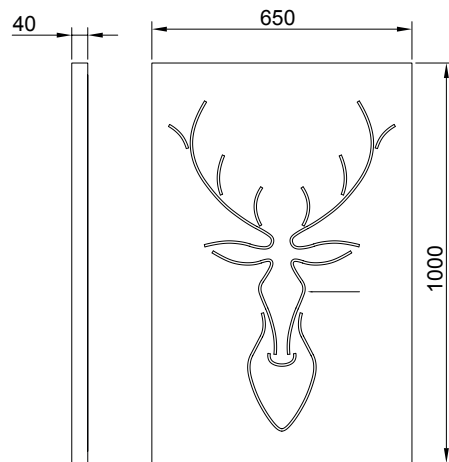

# TRAZOS

by José Ignacio Ballester

7267 Negro mate-Matt Black  
LED 28W 4000K 1400lm

Madera-Wood 100-250V~50/60Hz CRI >80 Registered N° 007663331-0020