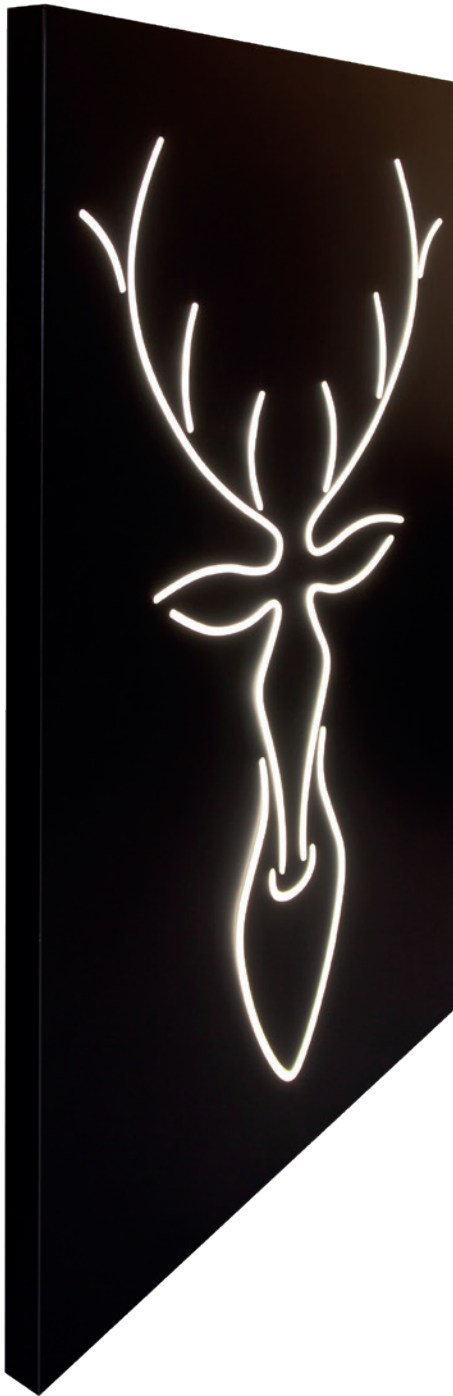

# TRAZOS

by José Ignacio Ballester

7267 Negro mate-Matt Black  
LED 28W 4000K 1400lm

Madera-Wood 100-250V~50/60Hz CRI >80 Registered N° 007663331-0020