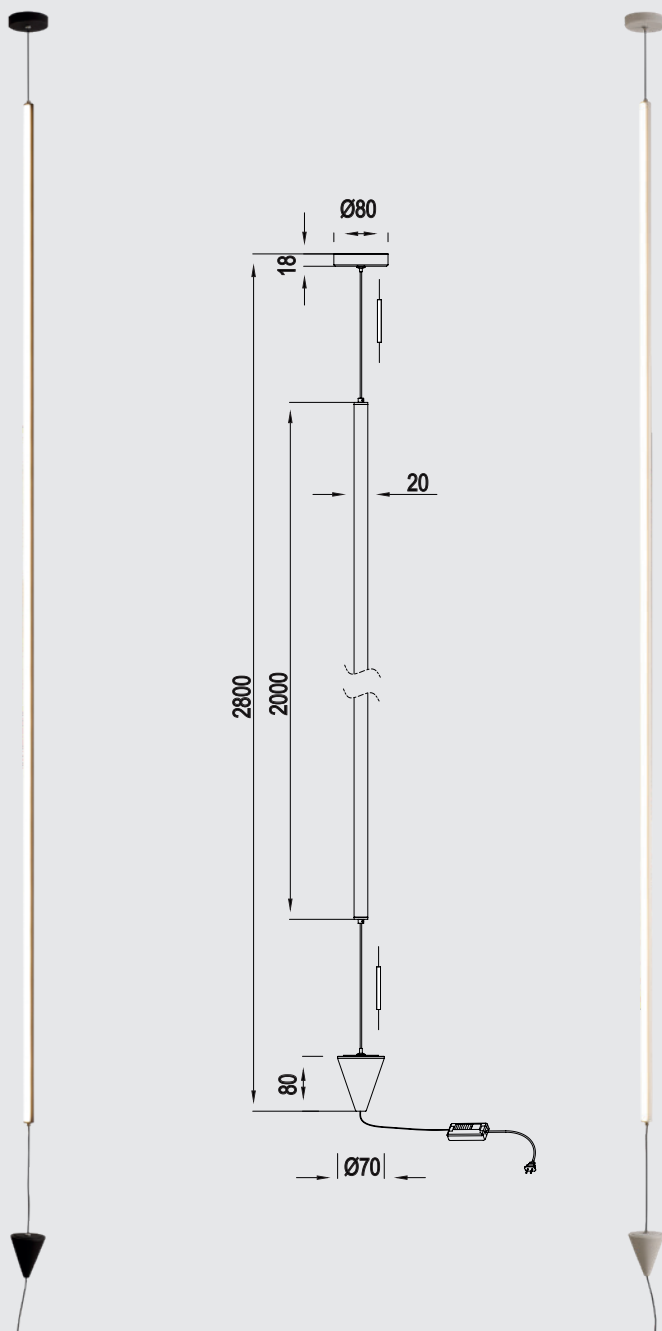

VERTICAL

7352 Negro-Black
LED 36W 3000K 2160lm

7351 Blanco-White
LED 36W 3000K 2160lm

Metal-Metal 220-240V~ 50/60Hz CRI> 80