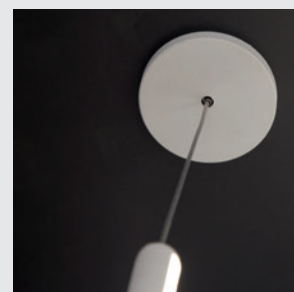

VERTICAL

7352 Negro-Black
LED 36W 3000K 2160lm

7351 Blanco-White
LED 36W 3000K 2160lm

Metal-Metal 220-240V~ 50/60Hz CRI> 80