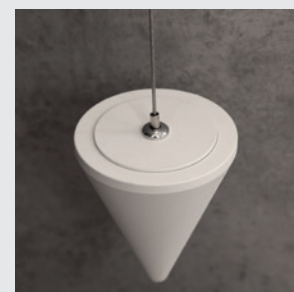

VERTICAL

7352 Negro-Black
LED 36W 3000K 2160lm

7351 Blanco-White
LED 36W 3000K 2160lm

Metal-Metal 220-240V~ 50/60Hz CRI> 80