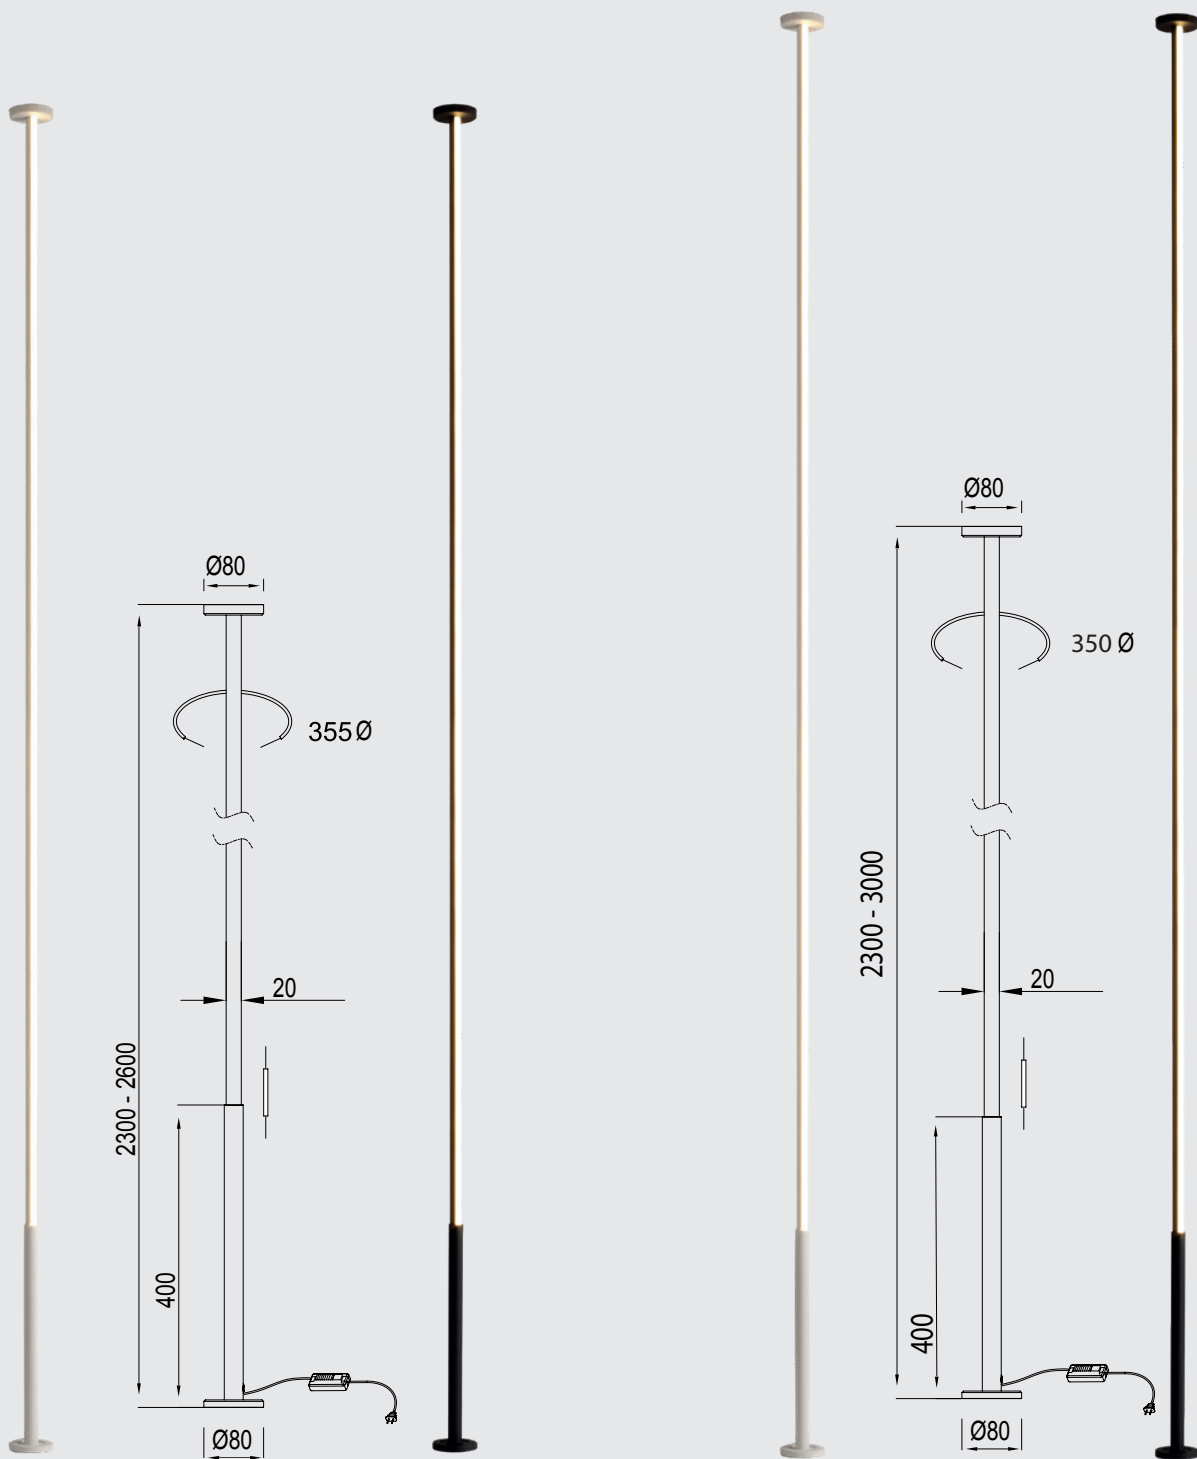

VERTICAL

7358 Blanco-White
LED 36W 3000K 2160lm

7359 Negro-Black
LED 36W 3000K 2160lm

7353 Blanco-White
LED 40W 3000K 2400lm

7354 Negro-Black
LED 40W 3000K 2400lm

Metal-Metal 220-240V~50/60Hz CRI> 80