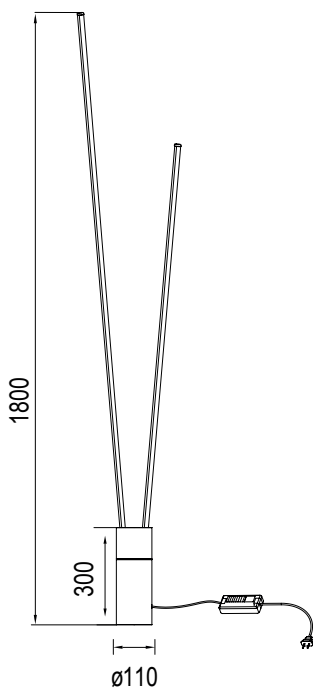

# VERTICAL

**7345** Blanco-White  
LED 44W 3000K 2600lm

**7346** Negro-Black  
LED 44W 3000K 2600lm

Metal-Metal 220-240V~ 50/60Hz CRI> 80