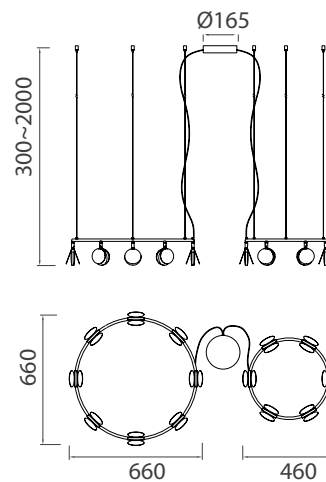

SHELL

7260 Oro-Gold
LED 50W 3000K 2650lm

7356 Oro-Gold
LED 70W 3000K 3710lm

Metal-Metal 220-240V~50/60Hz CRI> 80