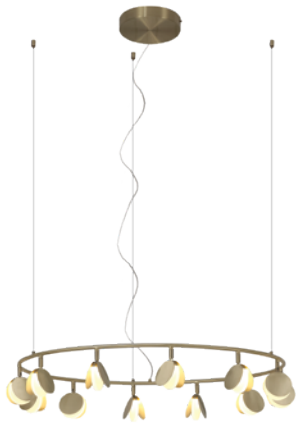

SHELL

7260 Oro-Gold
LED 50W 3000K 2650lm

7356 Oro-Gold
LED 70W 3000K 3710lm

Metal-Metal 220-240V~50/60Hz CRI> 80