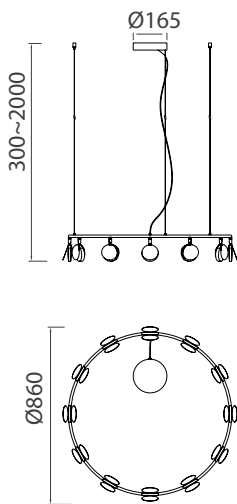

SHELL

7260 Oro-Gold
LED 50W 3000K 2650lm

7356 Oro-Gold
LED 70W 3000K 3710lm

Metal-Metal 220-240V~50/60Hz CRI> 80