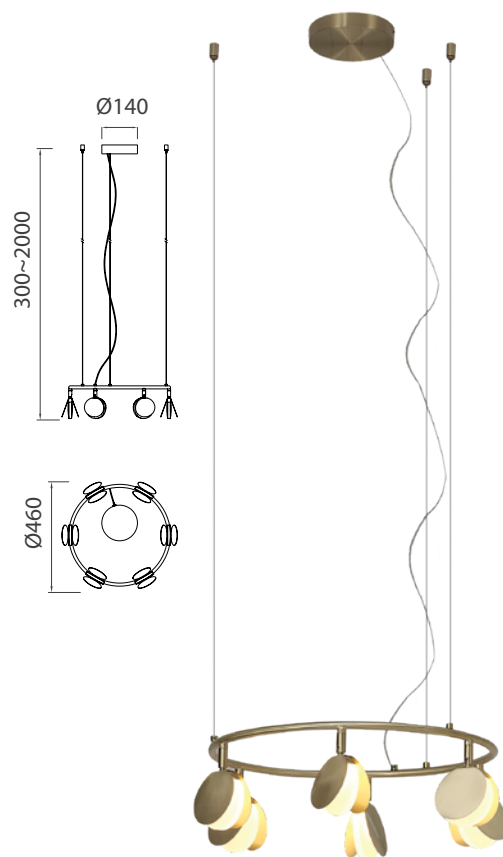

7261 Oro-Gold  
LED 40W 3000K 2120lm

7262 Oro-Gold  
LED 30W 3000K 1590lm

Metal-Metal 220-240V~50/60Hz CRI> 80