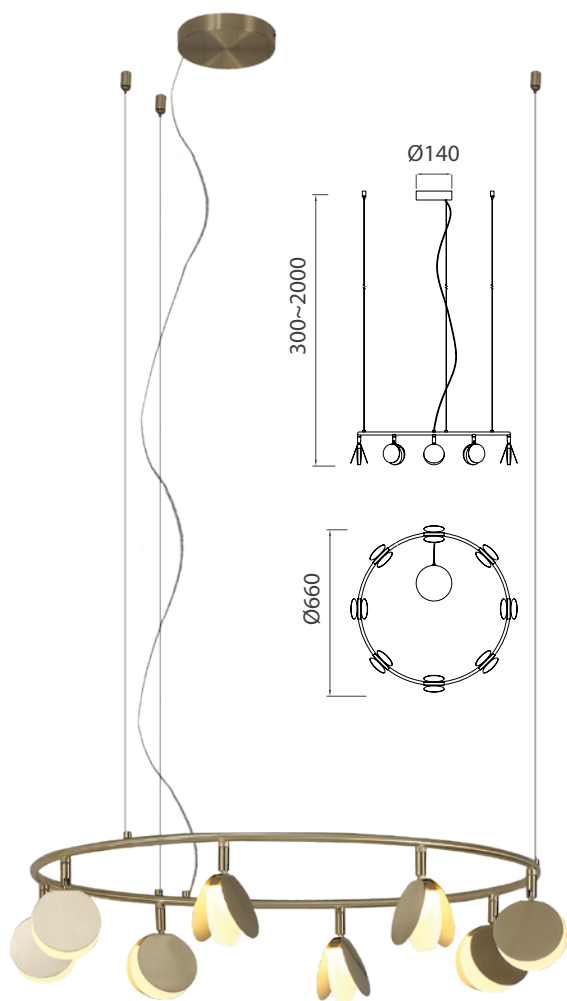

7261 Oro-Gold  
LED 40W 3000K 2120lm

7262 Oro-Gold  
LED 30W 3000K 1590lm

Metal-Metal 220-240V~50/60Hz CRI> 80