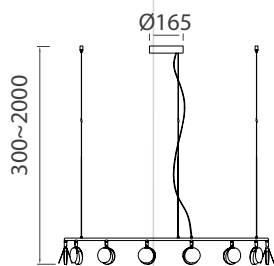

SHELL

7357 Oro-Gold
LED 60W 3000K 3180lm

Metal-Metal 220-240V~50/60Hz CRI> 80