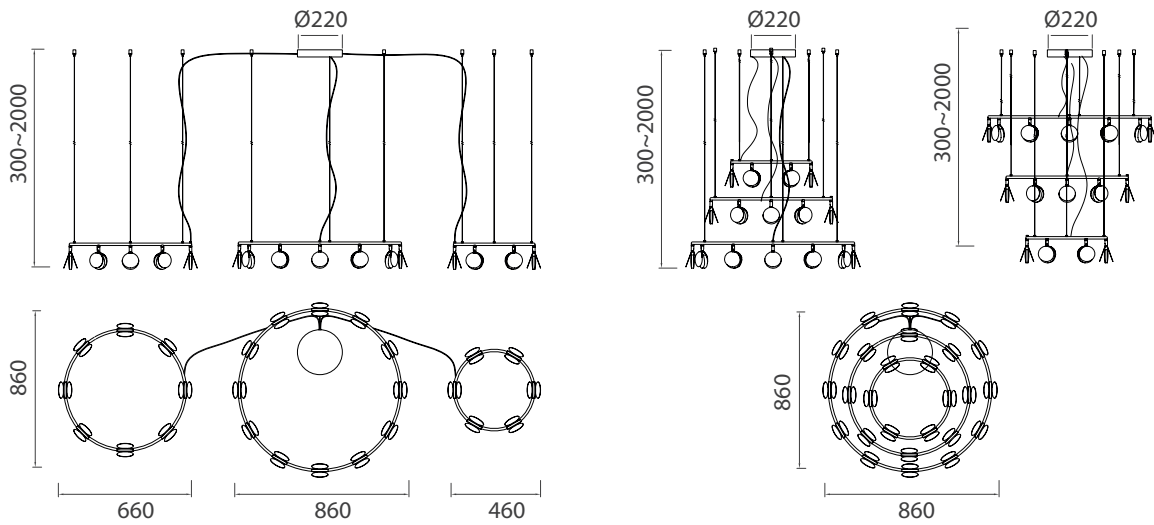

# SHELL

7355 Oro-Gold  
LED 120W 3000K 6360lm

Metal-Metal 220-240V~50/60Hz CRI> 80