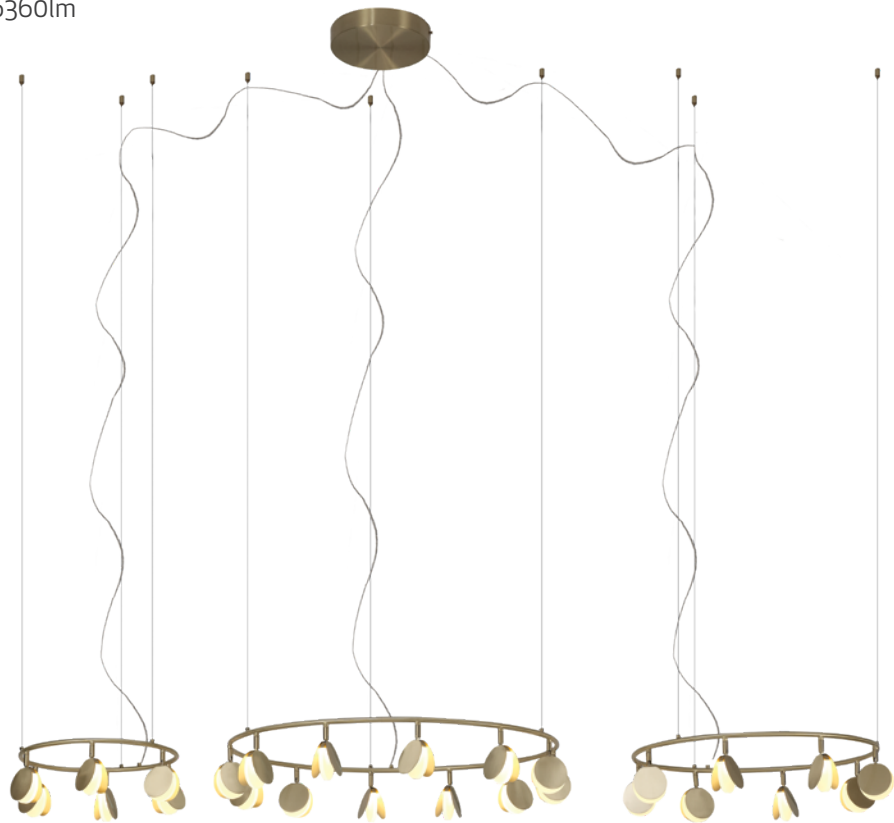

# SHELL

7355 Oro-Gold  
LED 120W 3000K 6360lm

Metal-Metal 220-240V~50/60Hz CRI> 80