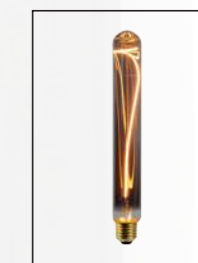

ORLANDO

74404/13/65

74404/01/65

- (1x) (3x) E27/40W max./excl.
- glass shade Ø 10/H 42 cm.
- total H 172 cm max
- total H 172 cm max./Ø 32 cm
- color satin black & smoke glass
- aluminium & glass

74404/01/65

74404/13/65

bulb suggestion
49047/25/65