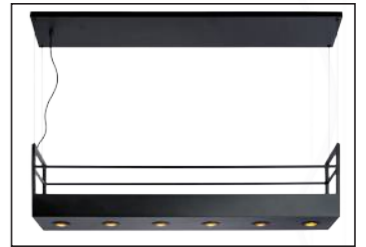

MIRAVELLE

- 6x GU10/35W max./excl.
- total H 160 max/W 22/L 110 cm
- colors black/white
- metal

bulb suggestion
49009/05/30

bulb suggestion
49006/05/31