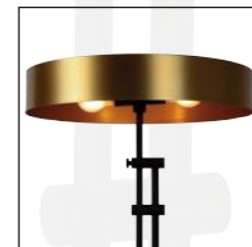

GIADA

- 2x E27/60W max./excl.
- Ø 40/H max. 53 cm 30570/02/02
- Ø 45/H max. 143,5 cm 30770/02/02
- color matt black/satin gold
- steel

On/Off Switch - In The Cord

30570/02/02

30770/02/02

bulb suggestion  
490 42/05/62