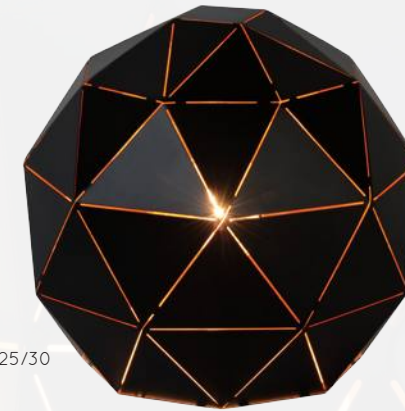

OTONA

bulb suggestion
49021/04/67

21509/25/30

21509/25/31

21509/25/30, 31

- 1x E27 /60W max./excl.
- Ø 25/H 22 cm
- 2x E14 /40W max./excl.
- H 20/W 15/D 8 cm
- colors black/white
- metal

21209/02/30, 31

WALL LIGHT

21209/02/30

21209/02/31

bulb suggestion
49022/04/60