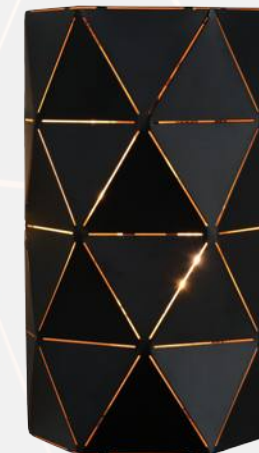

WALL LIGHT

21209/02/30

21209/02/31