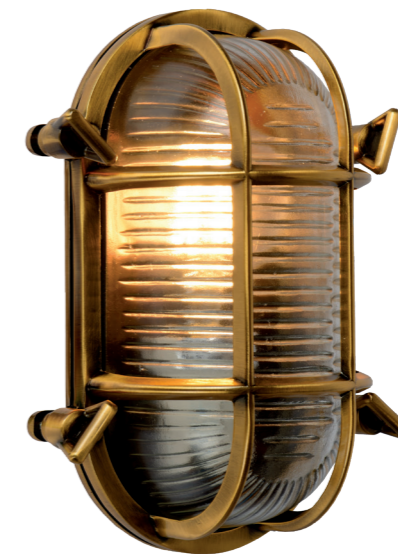

DUDLEY

- 1x E27/40W max./excl.
- Ø 25/H 11,3 cm
- color yellow brass/black
- aluminium & glass

bulb suggestion
49020/05/60

11890/25/02

11890/25/30

DUDLEY

- 1x E27/60W max./excl.
- H 11/W 13,6/L 19,7 cm
- color yellow brass/black
- aluminium & glass

bulb suggestion
49020/05/60

11891/20/02

11891/20/30