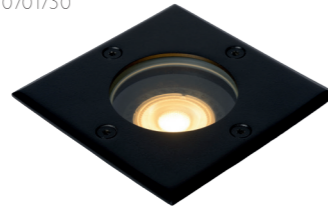

BILTIN

- 1x GU10/max. 35W/excl.
- H 12,5/W 10,8/L 10,8 cm
- Ø 10,8/H 12,5 cm
- Ø 10,4
- H 0,3/W 10,8/L 10,8 cm
- Ø 10,8/H 0,3/W 10,8/L 10,8 cm
- colors black & satin chrome
- aluminium

11800/01/12

11801/01/12

11800/01/30

11801/01/30

11800/01/12

11801/01/12

11800/01/30

11801/01/30

PRESSURE MEASUREMENT : 100KPA

bulb suggestion
49008/05/60

POWERPOINT

- Ø 10/H 40 cm
- anthracite
- aluminium

27849/12/29
POWER PLUG WITH EDGE GROUNDING
NL & D

27849/02/29
POWER PLUG WITH PIN GROUNDING
B & FR