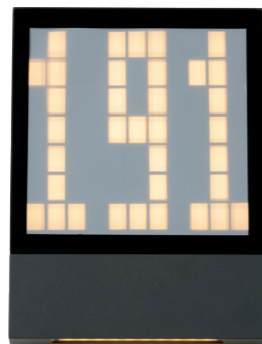

DIGIT

- 3W/INTEGRATED LED/2700K/193lm/incl.
- H 20/W 3,6/L 15 cm
- color black
- aluminium & glass

27899/03/29

THESI LED

- 1x 6W/INTEGRATED LED/3000K/220lm/incl.
- H 16/W 8,5/L 20 cm
- color black
- aluminium

27881/06/30

INCLUDING SET OF
HOUSE NUMBER STICKERS

BASIC SOLAR

- 3W/INTEGRATED LED/2700K/380lm/incl.
- H 3,6/W 11,6/L 19 cm
- color black
- PC

22862/04/30

INFRARED MOTION SENSOR PIR MOTION DETECTOR SPECIFICATIONS

The lighting 20% brightness on during the dark.
100% on for 30 seconds when there is movement.
Sensor distance max. 3 meters.

SOLAR