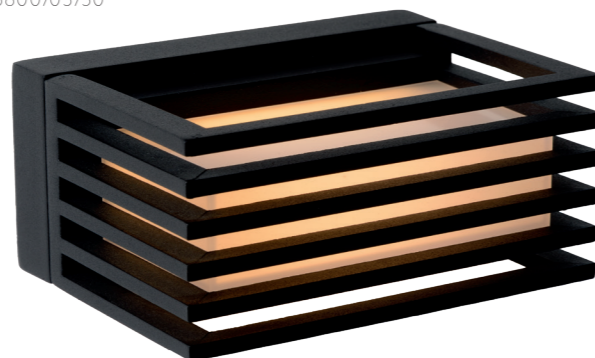

## MALTA LED

- 1x 5,4W/INTEGRATED SMD LED/3000K/231lm/incl.
- H 6,5/W 14/D 10,5 cm
- color black
- aluminium & pc

15800/05/30

## SINGA LED

- 1x9,6W/INTEGRATED SMD LED/3000K/553lm/incl.
- H 10/W 17/D 17 cm
- color black
- aluminium & pc

15801/10/30

## DIMO

- 1x E27/40W max./excl.
- H 11/W 10,8/L 25 cm
- colors black/rusty
- aluminium die-casting & opal pc

27853/01/97

27853/01/30

bulb suggestion  
49021/04/60