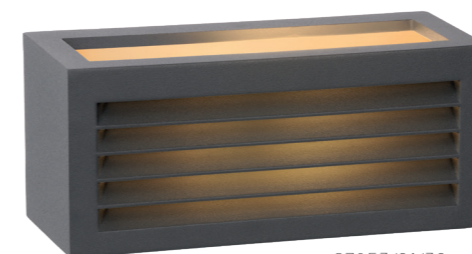

## MALTA LED

- 1x 5,4W/INTEGRATED SMD LED/3000K/231lm/incl.
- H 6,5/W 14/D 10,5 cm
- color black
- aluminium & pc

15800/05/30

## SINGA LED

- 1x9,6W/INTEGRATED SMD LED/3000K/553lm/incl.
- H 10/W 17/D 17 cm
- color black
- aluminium & pc

15801/10/30

## DIMO

- 1x E27/40W max./excl.
- H 11/W 10,8/L 25 cm
- colors black/rusty
- aluminium die-casting & opal pc

27853/01/97

27853/01/30

bulb suggestion  
49021/04/60