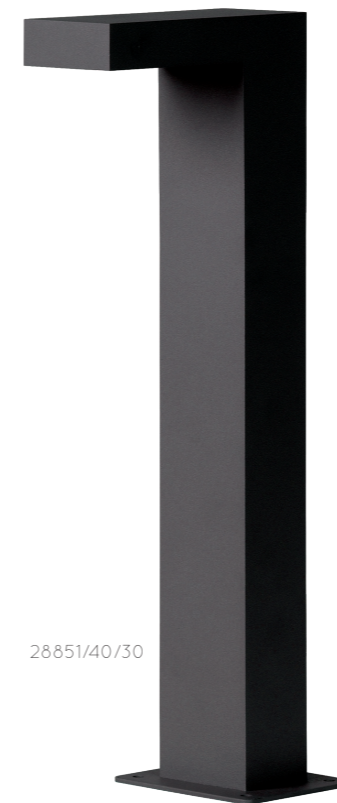

TEXAS

- 7W/INTEGRATED LED/3000K/420lm/incl.
- H 12/W 6/L 15 cm 28850/24/30
- H 60/W 5/L 15 cm 28851/60/30 - 28851/61/30
- black
- aluminium

28850/24/30

INFRARED MOTION SENSOR

TEXAS

- 7W/INTEGRATED LED/3000K/420lm/incl.
- H 12/W 6/L 15 cm 28850/23/30
- H 40/W 5/L 15 cm 28851/40/30
- black
- aluminium

28850/23/30

28851/60/30

INFRARED MOTION SENSOR

28851/61/30
WITH IR DETECTOR

28851/40/30