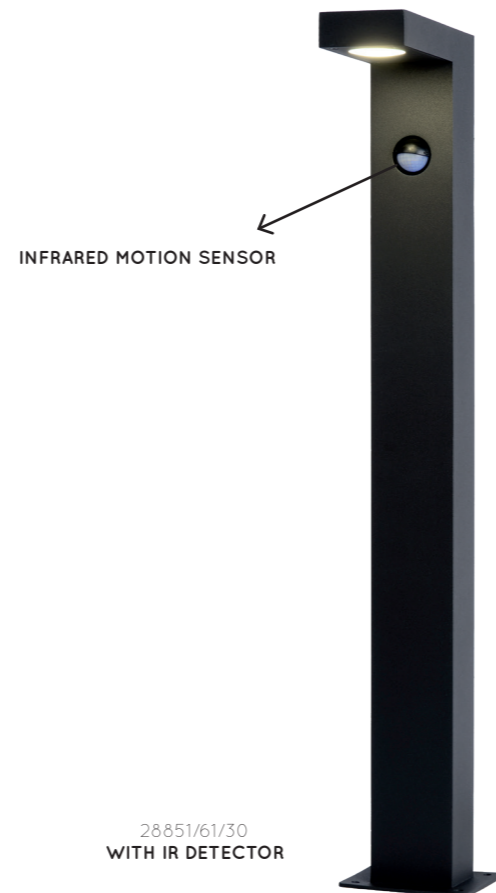

TEXAS

- 7W/INTEGRATED LED/3000K/420lm/incl.
- H 12/W 6/L 15 cm 28850/24/30
- H 60/W 5/L 15 cm 28851/60/30 - 28851/61/30
- black
- aluminium

28850/24/30

INFRARED MOTION SENSOR

TEXAS

- 7W/INTEGRATED LED/3000K/420lm/incl.
- H 12/W 6/L 15 cm 28850/23/30
- H 40/W 5/L 15 cm 28851/40/30
- black
- aluminium

28850/23/30

28851/60/30

INFRARED MOTION SENSOR

28851/61/30
WITH IR DETECTOR

28851/40/30