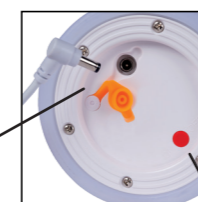

# JOE

IN- & OUTDOOR

- 1x3W/integrated LED/3 level light/2800-3200K /278lm/incl.
- Ø 14,5/H 26,5 cm
- color opal White
- PE & wood

06800/03/31

- rechargeable battery 5V 4000mAh
- 4.5 - 5.5 hours w/ full power lighting
- 9.5 - 10.5 hours w/ medium power lighting
- 72 hours w/ lowest power lighting

POWER CONNECTION FOR CHARGING CABLE

ON -OFF AND 3 STEP DIMMABLE

# LITTLE JOE

IN- & OUTDOOR

- 1x 0,3W/integrated LED/2800-3200K /30lm/incl.
- Ø 10/H 18,5 cm
- color white & black/white & green/white & curry
- PE & metal

POWER CONNECTION FOR CHARGING CABLE

ON -OFF AND 3 STEP DIMMABLE