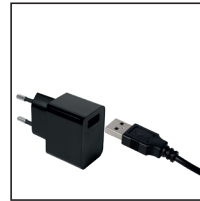

# JUSTIN

- 1x4,5W/INTEGRATED LED/3000K/ 470lm/incl. 27888/05/30
- shade Ø 28/20 cm
- H 150/W 28/L 28 cm
- 1x7W/INTEGRATED LED/3000K/555lm/incl. 27888/07/30
- shade Ø 16,5/11,5 cm
- H 28,2/W 22,2/L 16,5 cm
- color black
- aluminium

27888/07/30

TOUCH ON-OFF  
AND DIMMABLE

POWER ADAPTER &  
CABLE INCL.

- incl. power adapter & cable
- rechargeable batteries inside
- touch switch and dimmable
- charging time - 9 hours
- work time - 9 hours