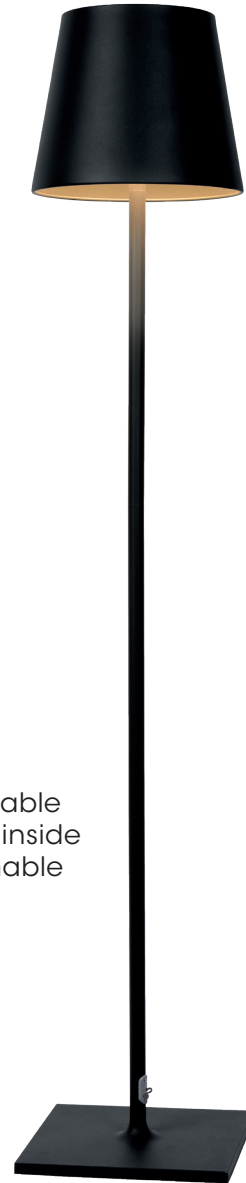

# JUSTIN

- 1x4,5W/INTEGRATED LED/3000K/ 470lm/incl. 27888/05/30
- shade Ø 28/20 cm
- H 150/W 28/L 28 cm
- 1x7W/INTEGRATED LED/3000K/555lm/incl. 27888/07/30
- shade Ø 16,5/11,5 cm
- H 28,2/W 22,2/L 16,5 cm
- color black
- aluminium

27888/07/30

TOUCH ON-OFF  
AND DIMMABLE

POWER ADAPTER &  
CABLE INCL.

- incl. power adapter & cable
- rechargeable batteries inside
- touch switch and dimmable
- charging time - 9 hours
- work time - 9 hours

# JUSTIN

- 1x 2,2W/INTEGRATED LED/3000K/154lm/incl.
- H 38/D 11 cm
- colors black/white
- aluminium die casting

- incl. power adapter & cable
- rechargeable batteries inside
- touch switch and dimmable
- charging time - 5/7 hours
- work time - 9 hrs

POWER ADAPTER & CABLE INCL.

TOUCH ON-OFF  
AND DIMMABLE

27888/04/31

27888/04/30