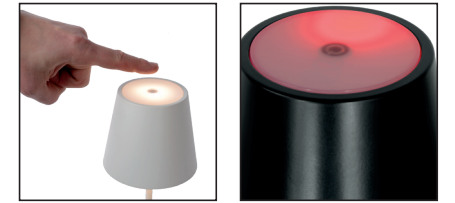

JUSTIN

- 1x 2,2W/INTEGRATED LED/3000K/154lm/incl.
- H 38/D 11 cm
- colors black/white
- aluminium die casting

- incl. power adapter & cable
- rechargeable batteries inside
- touch switch and dimmable
- charging time - 5/7 hours
- work time - 9 hrs

POWER ADAPTER & CABLE INCL.

TOUCH ON-OFF
AND DIMMABLE