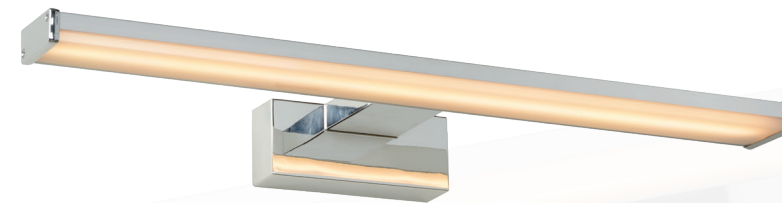

# ONNO LED

- (8W) (12W)/INTEGRATED LED/3000K/(560lm) (960lm)
- H 4,2/L (40) (60)/W 12,1 cm
- color satin nickel
- aluminium & pc

IP44

79297/08/12

79297/12/12