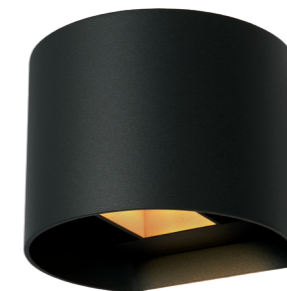

AXI

- LED 2x3W/2700K/360lm/incl.
- Ø 10cm/W 10cm/L 10cm 69200/06/3, 310
- Ø 10cm/W 12cm/L 13,5cm 69200/06/3, 310
- colors black & white
- metal

ALSO SUITABLE FOR OUTDOOR USE

69200/06/30

69201/06/30

69200/06/31