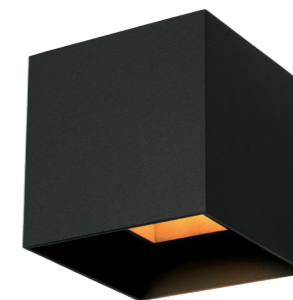

AXI

- LED 2x3W/2700K/360lm/incl.
- Ø 10cm/W 10cm/L 10cm 69200/06/3, 310
- Ø 10cm/W 12cm/L 13,5cm 69200/06/3, 310
- colors black & white
- metal

ALSO SUITABLE FOR OUTDOOR USE

69200/06/30

69201/06/30

69200/06/31