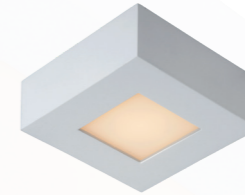

BRICE-LED

- 8W/INTEGRATED LED/3000K/362/incl. 28117/11/31
- H 3,9/W 10,8/L 10,8 cm
- 15W/INTEGRATED LED/3000K/800lm/incl. 28117/17/31
- H 3,9/W 16,8/L 16,8 cm
- 22W/INTEGRATED LED/3000K/1186lm/incl. 28117/22/31
- H 3,9/W 22/L 22 cm
- 30W/INTEGRATED LED/3000K/1727lm/incl. 28117/30/31
- H 3,9/W 30/L 30 cm
- color white
- aluminium

28117/11/31
dimnable driver
8W incl.