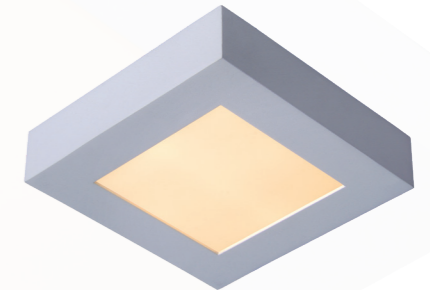

28117/17/31
dimnable driver
15W incl.