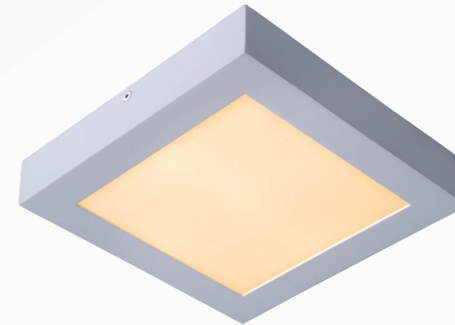

BRICE-LED

- 8W/INTEGRATED LED/3000K/362/incl. 28117/11/31
- H 3,9/W 10,8/L 10,8 cm
- 15W/INTEGRATED LED/3000K/800lm/incl. 28117/17/31
- H 3,9/W 16,8/L 16,8 cm
- 22W/INTEGRATED LED/3000K/1186lm/incl. 28117/22/31
- H 3,9/W 22/L 22 cm
- 30W/INTEGRATED LED/3000K/1727lm/incl. 28117/30/31
- H 3,9/W 30/L 30 cm
- color white
- aluminium

28117/22/31
dimnable driver
22W incl.