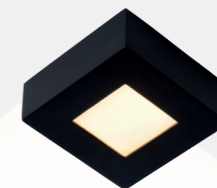

BRICE-LED

- 8W/INTEGRATED LED/3000K/362lm/incl. 28117/11/30
- H 3,9/W 10,8/L 10,8 cm
- 15W/INTEGRATED LED/3000K/800lm/incl. 28117/17/30
- H 3,9/W 16,8/L 16,8 cm
- 22W/INTEGRATED LED/3000K/1186lm/incl. 28117/22/30
- H 3,9/W 22/L 22 cm
- 30W/INTEGRATED LED/3000K/1727lm/incl. 28117/30/30
- H 3,9/W 30/L 30 cm
- color black
- aluminium

28117/11/30
dimmable driver
8W incl.