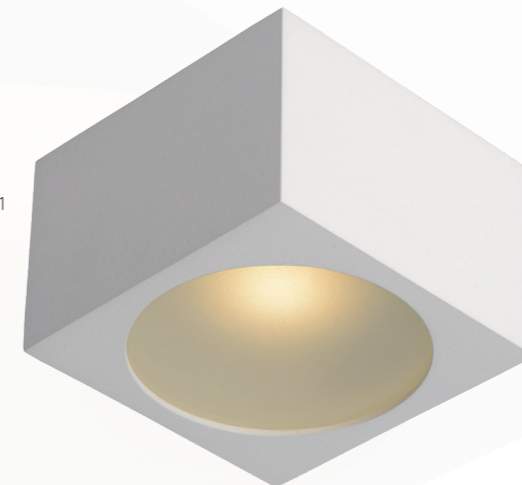

LILY

- 1x G9/4W/excl.
- Ø 8,9/H 6 cm
- H 6/W 9/L 9 cm
- color white
- aluminium & glass

17995/01/31

17996/01/31

17995/01/31

17996/01/31

bulb suggestion
49026/03/31