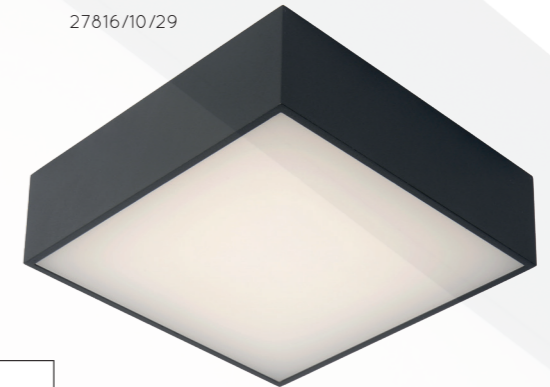

ROXANE

- 10 W/INTEGRATED LED/2700K/996lm/incl. 27815/10/29
- Ø 25/H 7 cm
- 10W/INTEGRATED LED/2700K/900lm/incl. 27816/10/29
- H 7,1/W 24/L 24 cm
- color antracithe
- aluminum/PVC

27815/10/29

IP54

27816/10/29