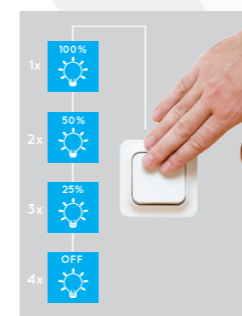

DIMY LED

- 12W/INTEGRATED LED/3000K/960lm/incl.
- Ø 28,6/H 8 cm
- colors dark wood/natural wood/black
- steel & acrylic

79179/12/30

79179/12/72

79179/12/70

3 STEPS-DIMMING  
ADJUST THE LUMINANCE  
100% 50% 25%